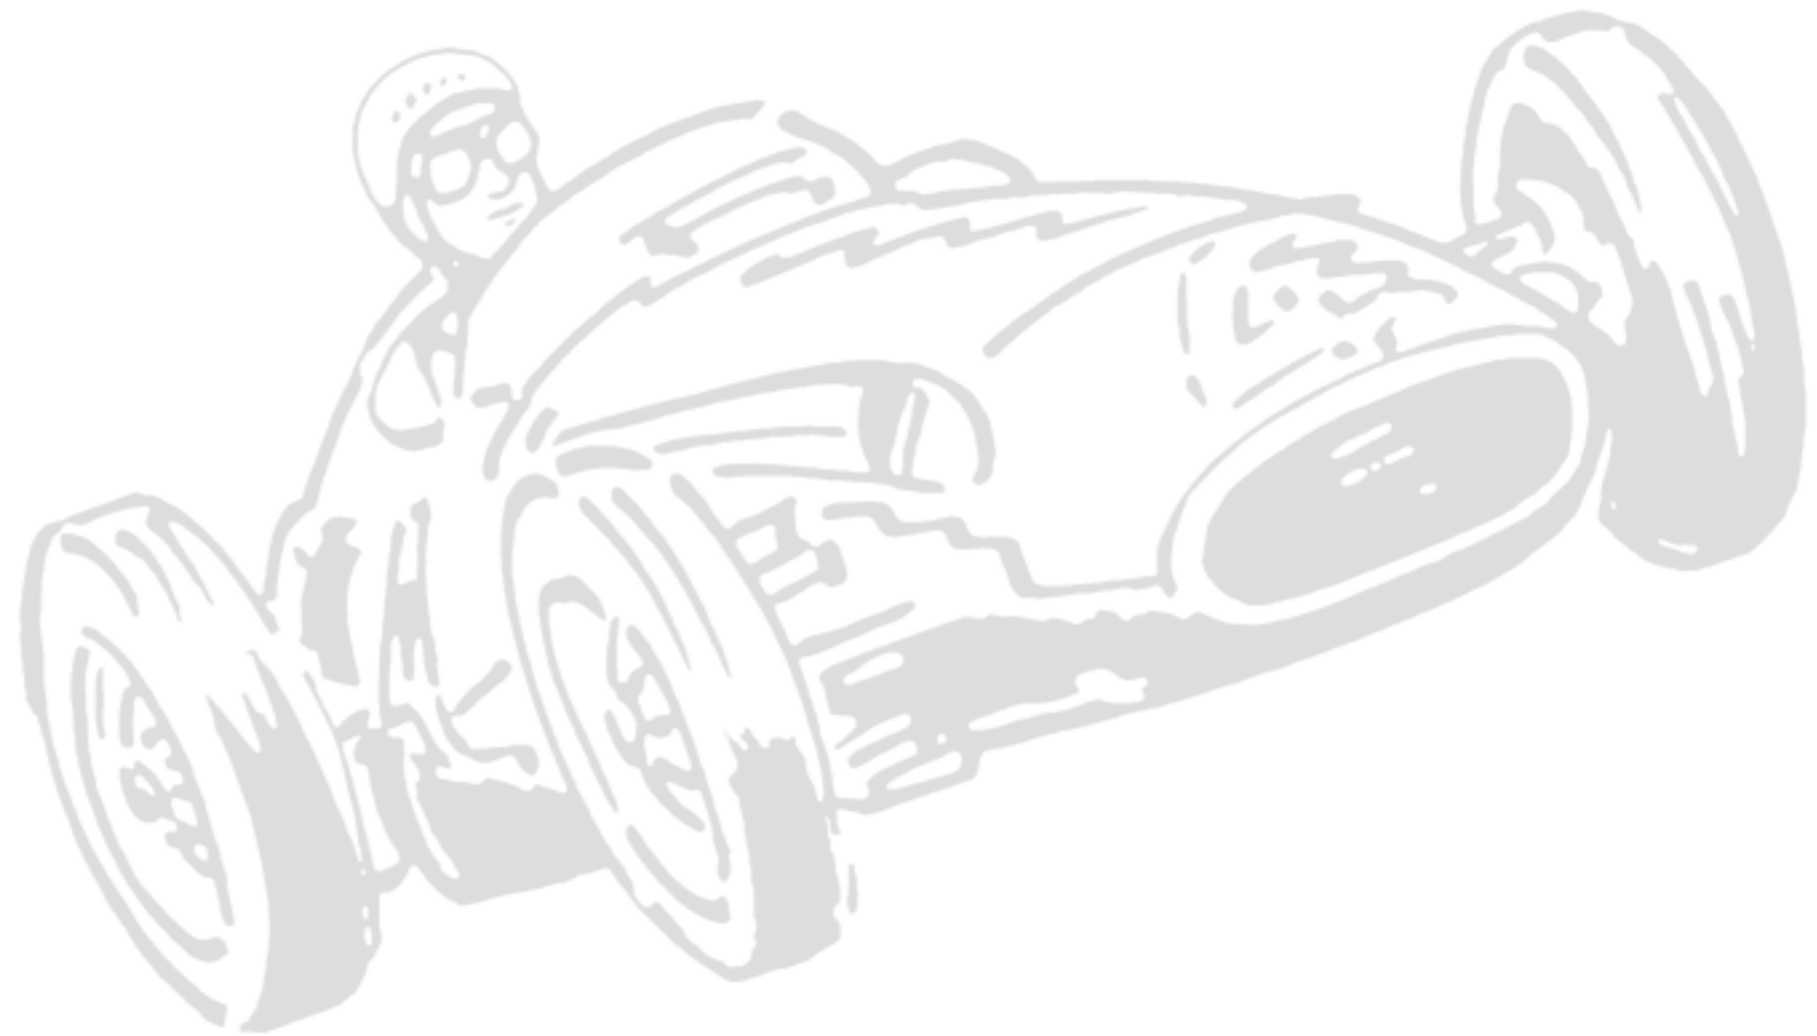

Ilustración Infográfica para Christmas